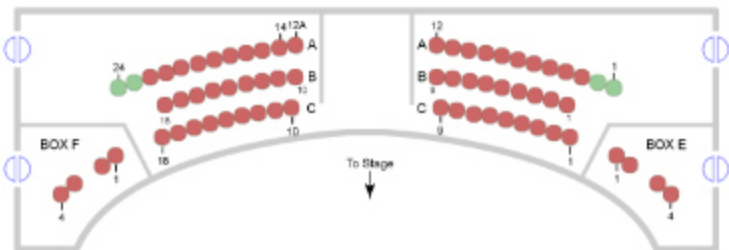

Click this box for other sections in this venue

## LEVEL - 1

KEY	
Scale	Seats
ZONE A LEVEL 1	72
ZONE C LEVEL 1 (RV)	12
Open	0