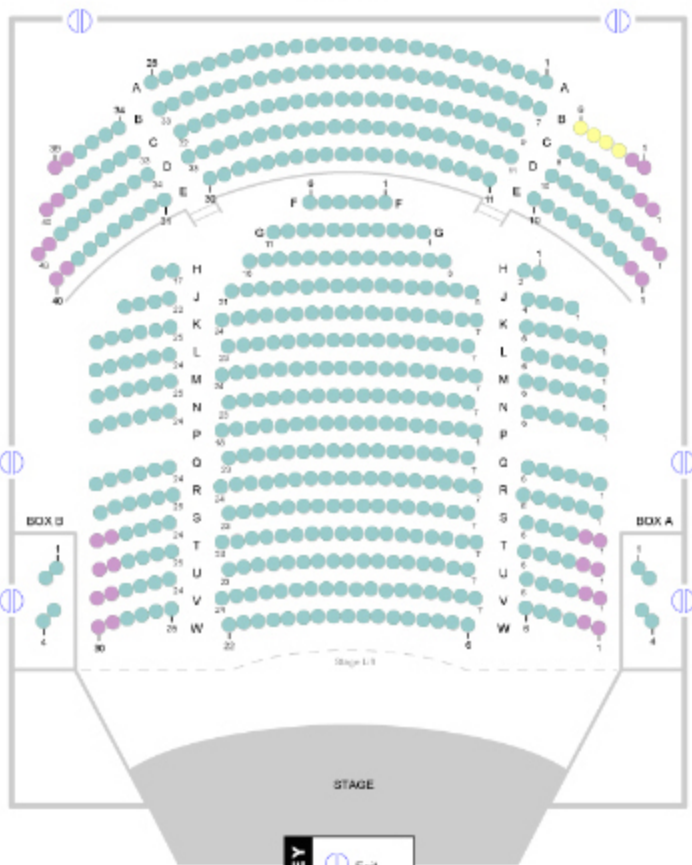

Click this box for other sections in this venue

LEVEL - 0

KEY  Exit

KEY	
Scale	
	ZONE B LEVEL 0
	ZONE C LEVEL 0
	ZONE F LEVEL 0 (W/A)
	Open